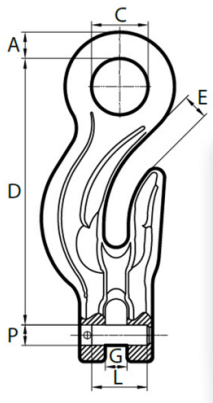

V10 EYE GRAB HOOK WITH CLEVIS ATTACHMENT SERIES

For chain tightening, tie downs, or lifting applications, the V10 Eye Grab Hook With Clevis Attachment has got you covered. Whether you need the clevis or eye fit, the cradle of this hook will still support the entire chain link - keeping 100% of the working load limit. The eye connection provides a long-term and secure connection, ideal for on-going jobs in many different environments: construction, automotive, aircraft, farming -- you name it, this hook can probably help. It doesn't stop there... this Eye Grab Hook is also equipped with a clevis attachment, providing a secure attachment to chain and slings. Quenched and tempered before proof testing, this hook meets or exceeds OSHA, Government, NACM, and ASTM specs. It is available in a blue powder coat finish.

- Overhead Lifting

MATERIAL

- Premium Fine Grain Alloy Steel

[WWW.KITO.CA](http://www.kito.ca) | 1.888.322.KITO (5486)

All specifications, dimensions and drawings are available at www.kito.ca, or call our Customer Service staff for friendly and expert advice on models and options.

2

V10 ALLOY CHAIN
ACCESSORIES

V10 EYE GRAB HOOK WITH CLEVIS ATTACHMENT SERIES

DIAGRAM DRAWINGS

V10 EYE GRAB HOOK WITH CLEVIS ATTACHMENT SERIES

PRODUCTS SPECIFICATIONS

Product	Manufacturer Part No.	Chain Size Inches	Chain Size mm	Dim A	Dim C	Dim D	Dim E	Dim G	Dim P x L	Lbs. Per Ea.	Working Load Limit (Lbs.)
8920100	---	7/32	6	0.406	0.709	3.484	0.315	0.256	0.29 x 0.65	0.60	2700
8920200	---	9/32 - 5/16	7 - 8	0.531	0.945	4.606	0.354	0.358	0.38 x 0.91	1.35	5700
8920400	---	3/8	10	0.630	1.220	5.827	0.531	0.453	0.49 x 1.16	2.69	8800
8920600	---	1/2	13	0.787	1.457	7.283	0.610	0.571	0.63 x 1.46	5.62	15000
8920700	---	5/8	16	1.043	1.890	9.134	0.787	0.689	0.79 x 2.05	10.80	22600